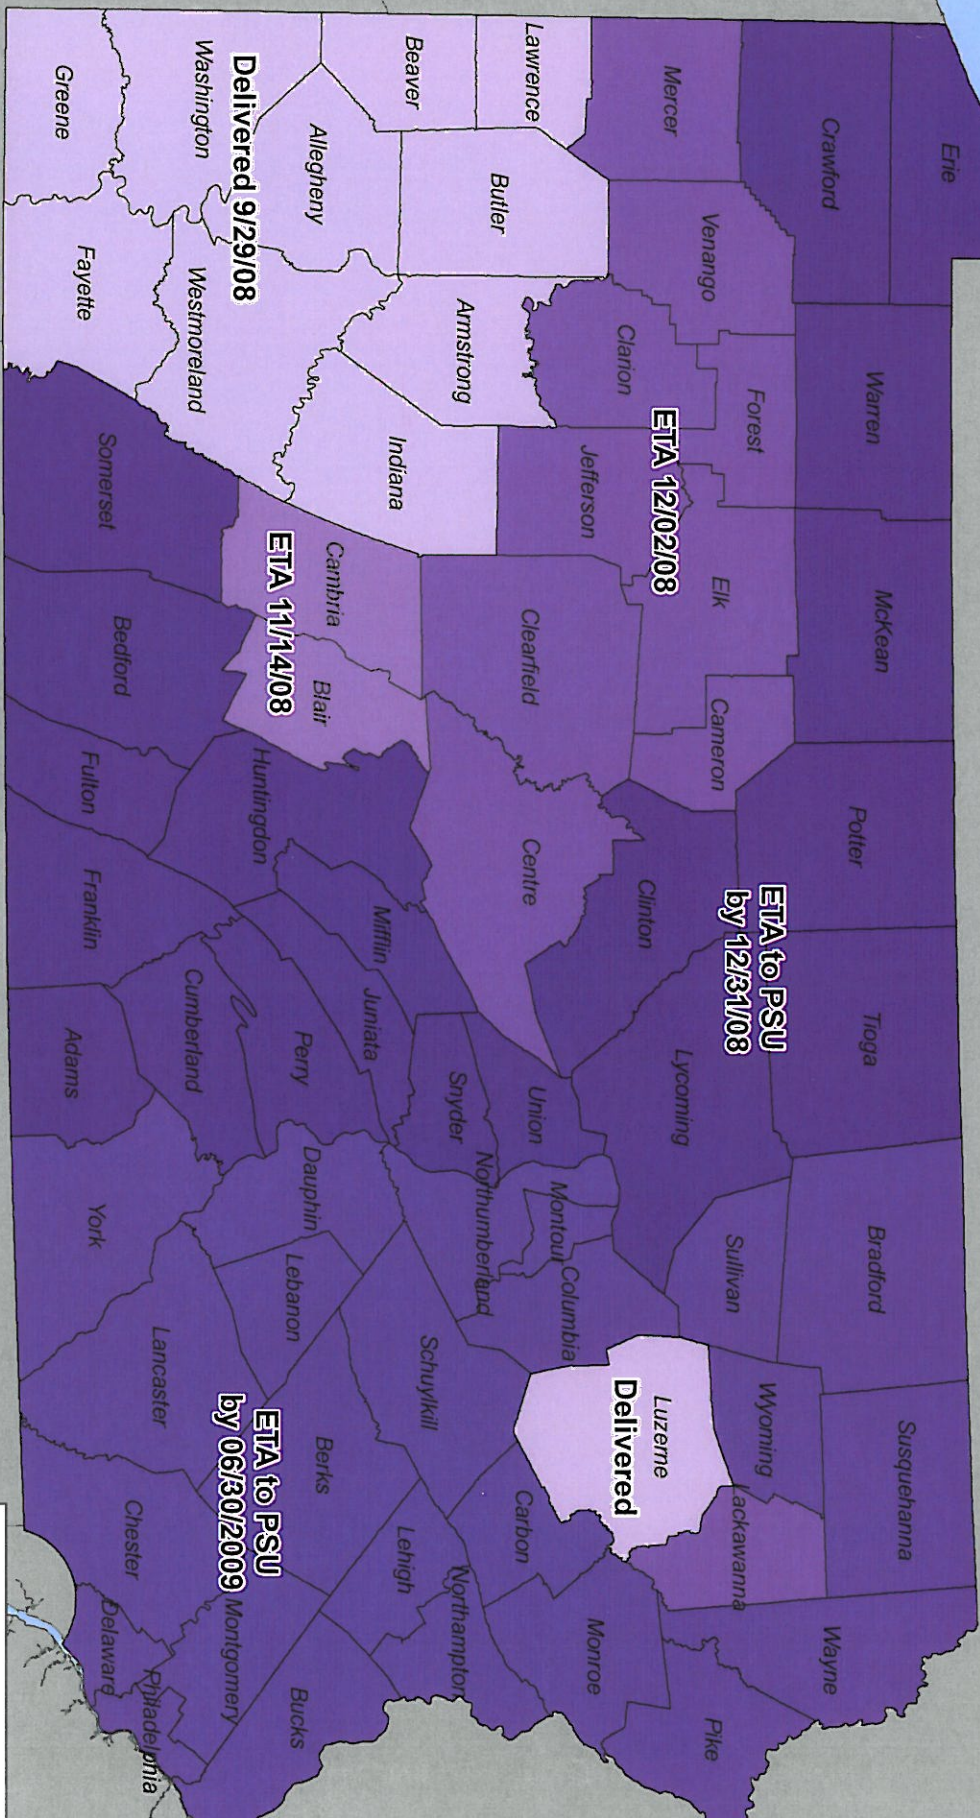

PAMAP LIDAR Estimated Delivery Dates to FEMA Region III

As of November 1, 2008

NOTE: Some earlier Map Mod projects are not reliant on PAMAP LIDAR. This is not reflected in this graphic.

Estimated Delivery Dates

Delivered
ETA 11/14/08
ETA 12/02/08
ETA to PSU by 06/30/2009
ETA to PSU by 12/31/08